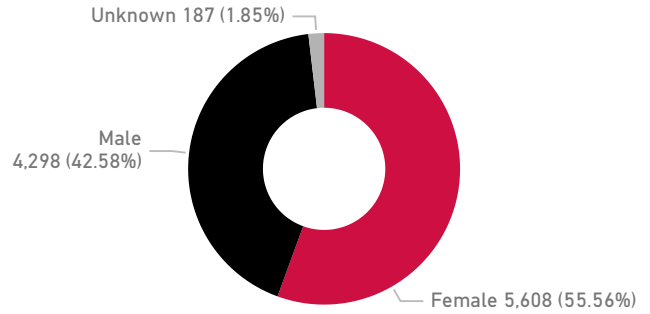

St. Cloud State University - Fall 2022 Census  
Data & Facts Overview

**10,093**

Total Student Population

**314**

Student Veterans

Student Population by Gender

**8,245**

Undergraduate Students

**771**

New Entering Freshman

**602**

New Entering Transfers

**20**

Median of Age

**856**

Living On Campus