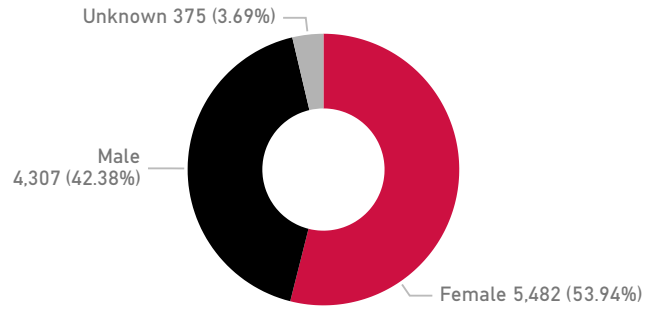

# St. Cloud State University - Fall 2024 Census Data & Facts Overview

**10,164**  
Total Student Population

**332**  
Student Veterans

## Student Population by Gender

**8,209**

Undergraduate Students

**938**

New Entering Freshman

**626**

New Entering Transfers

**19**