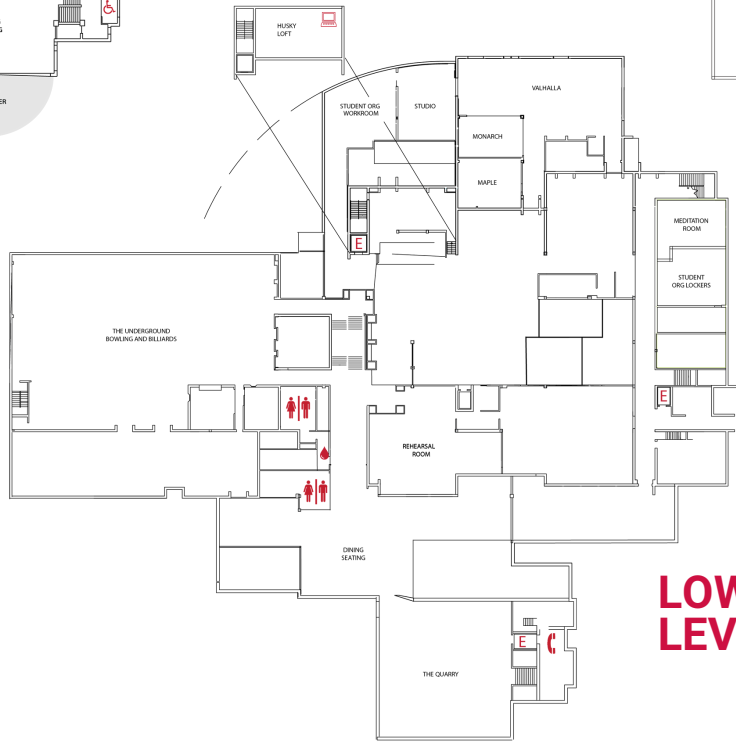

**ATWOOD
MEMORIAL CENTER**
ST. CLOUD STATE UNIVERSITY

ROOM	MINIMUM	HOURLY RATE
Ballroom	\$600	\$150
Cascade	\$250	\$62.50
Voyageurs	\$250	\$62.50
Voyageurs North	\$125	\$31.25
Voyageurs South	\$125	\$31.25
Glacier	\$150	\$37.50
Glacier North	\$75	\$18.75
Glacier South	\$75	\$18.75
Alumni	\$300	\$37.50
Gallery	\$150	\$37.50
Theatre	\$150	\$37.50
Mississippi	\$75	\$18.75
Rehearsal Room & Studio	\$75	\$18.75
Columbine, Iris, Lotus, Blizzard, Union, Maple, Monarch, M'de Wakan	\$50	\$12.50
Ritsche Auditorium	\$600	\$150
Classrooms <i>(In addition to reserving Ritsche)</i>	\$50	\$12.50

**Technician
Charges**
(2hr Minimum):

Registered Student Organizations **\$16/hr**
Offsite Groups - **\$22/hr**

SCSU Affiliates **\$18/hr**

**Building Use After-Hours Rate:
\$80/hr**

MAIN LEVEL

UPPER LEVEL

LOWER LEVEL

- RESTROOMS
- ELEVATOR
- ATM
- COMPUTER
- PHONE
- WHEELCHAIR ACCESS
- WATER STATION

ROOM	SQ. FT	ROW	CLASSROOM	DINING
Ballroom	12,000	1,100	600	667
Cascade	2,907	280	162	252
Voyageurs	3,600	300	147	288
Voyageurs North	1,740	144	66	144
Voyageurs South	1,800	144	60	144
Glacier	2,040	150	72	132
Glacier North	1,085	60	42	42
Glacier South	957	60	36	54

ROOM	SQ. FT	ROW	CLASSROOM	DINING
Alumni	1,364	109	60	60
Gallery	1,380	109	51	60
Theatre	2,255	183	NA	NA
Mississippi	722	60	30	36
Maple	616	45	21	NA
Monarch	520	Conference for 14 people		
Union	252	Conference for 10 people		
Columbine, Iris, Lotus, Blizzard	Conference for 8-14 people			