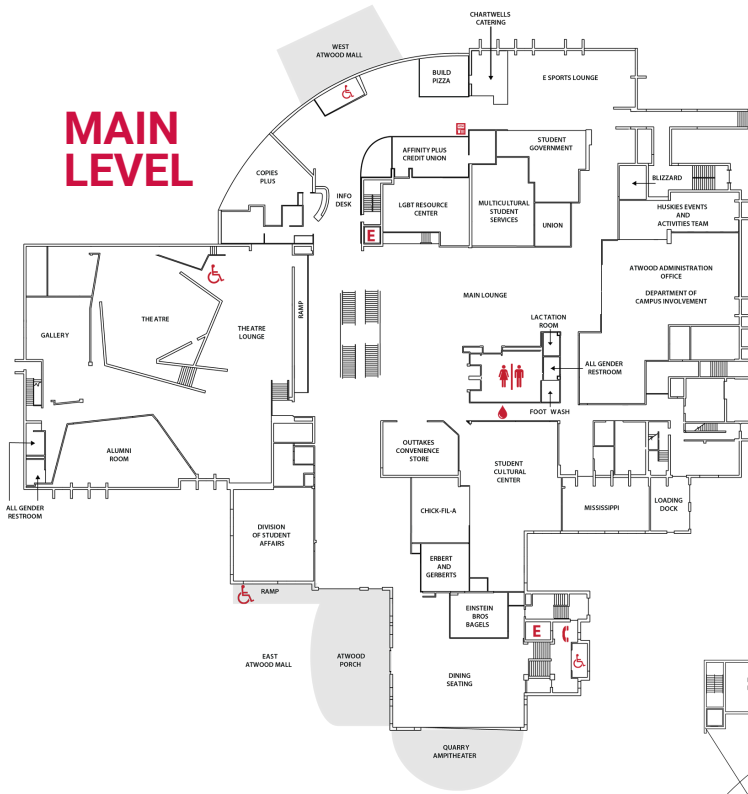

MAIN LEVEL

UPPER LEVEL

LOWER LEVEL

- RESTROOMS
- ELEVATOR
- ATM
- COMPUTER
- PHONE
- WHEELCHAIR ACCESS
- WATER STATION

ROOM	SQ. FT	ROW	CLASSROOM	DINING
Ballroom	12,000	1,100	600	667
Cascade	2,907	280	162	252
Voyageurs	3,600	300	147	288
Voyageurs North	1,740	144	66	144
Voyageurs South	1,800	144	60	144
Glacier	2,040	150	72	132
Glacier North	1,085	60	42	42
Glacier South	957	60	36	54

ROOM	SQ. FT	ROW	CLASSROOM	DINING
Alumni	1,364	109	60	60
Gallery	1,380	109	51	60
Theatre	2,255	183	NA	NA
Mississippi	722	60	30	36
Maple	616	45	21	NA
Monarch	520	Conference for 14 people		
Union	252	Conference for 10 people		
Columbine, Iris, Lotus, Blizzard	Conference for 8-14 people