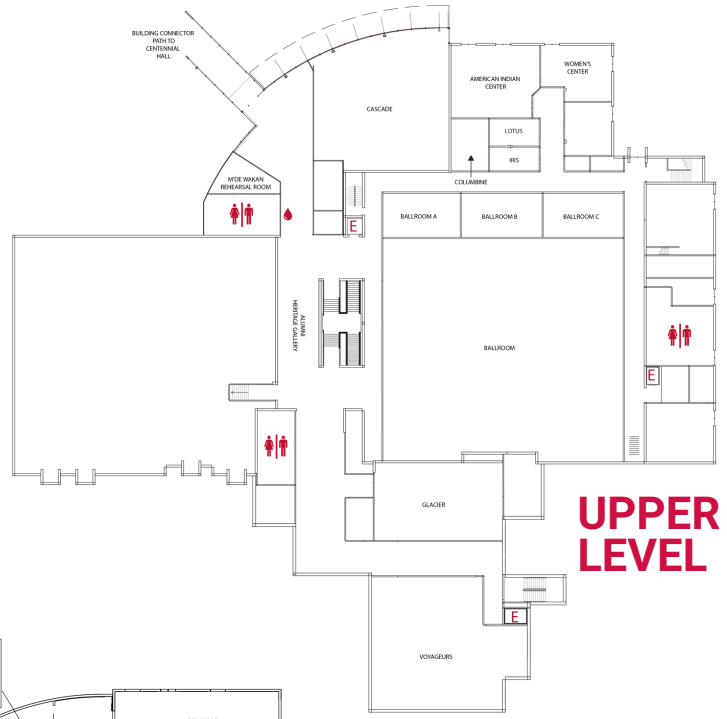

**ATWOOD
MEMORIAL CENTER**
ST. CLOUD STATE UNIVERSITY

ROOM	MINIMUM	HOURLY RATE
Ballroom	\$600	\$150
Cascade	\$250	\$62.50
Voyageurs	\$250	\$62.50
Voyageurs North	\$125	\$31.25
Voyageurs South	\$125	\$31.25
Glacier	\$150	\$37.50
Glacier North	\$75	\$18.75
Glacier South	\$75	\$18.75
Alumni	\$300	\$37.50
Gallery	\$150	\$37.50
Theatre	\$150	\$37.50
Mississippi	\$75	\$18.75
Rehearsal Room & Studio	\$75	\$18.75
Columbine, Iris, Lotus, Blizzard, Union, Maple, Monarch, M'de Wakan	\$50	\$12.50
Ritsche Auditorium	\$600	\$150
Classrooms <i>(In addition to reserving Ritsche)</i>	\$50	\$12.50

**Technician
Charges**
(2hr Minimum):

Registered Student Organizations **\$16/hr**
Offsite Groups - **\$22/hr**

SCSU Affiliates **\$18/hr**

**Building Use After-Hours Rate:
\$80/hr**

MAIN LEVEL

UPPER LEVEL

LOWER LEVEL

- RESTROOMS
- ELEVATOR
- ATM
- COMPUTER
- PHONE
- WHEELCHAIR ACCESS
- WATER STATION

ROOM	SQ. FT	ROW	CLASSROOM	DINING
Ballroom	12,000	1,100	600	667
Cascade	2,907	280	162	252
Voyageurs	3,600	300	147	288
Voyageurs North	1,740	144	66	144
Voyageurs South	1,800	144	60	144
Glacier	2,040	150	72	132
Glacier North	1,085	60	42	42
Glacier South	957	60	36	54

ROOM	SQ. FT	ROW	CLASSROOM	DINING
Alumni	1,364	109	60	60
Gallery	1,380	109	51	60
Theatre	2,255	183	NA	NA
Mississippi	722	60	30	36
Maple	616	45	21	NA
Monarch	520	Conference for 14 people		
Union	252	Conference for 10 people		
Columbine, Iris, Lotus, Blizzard	Conference for 8-14 people			